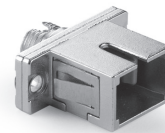

SC - ST, SC - FC, SC - LC
 FC - ST & LC - MU

HYBRID ADAPTER

SC-ST HYBRID ADAPTER

CODE/ADAPTER TYPE	COLOR (PLASTIC)	SLEEVE
ADH-SCST-RT-M	Simplex Metal, Rectangular Flange	1 Zirconia
ADH-SCSTD-M	Duplex Metal, Rectangular Flange	2 Phosphor Bronze
ADH-SCSTD-P	Duplex Plastic, Blue, Rectangular Flange	
ADH-SCSTD-X-P	Duplex Plastic, Beige, Rectangular Flange	

ORDER CODE example: **ADH-SCSTD-M - 2**

SC-FC HYBRID ADAPTER

CODE/ADAPTER TYPE	KEY WIDTH	SLEEVE
ADH-SCFC-SQ	Square Flange	1 Zirconia
ADH-SCFC-RT	Rectangular Flange	2 Phosphor Bronze

ORDER CODE example: **ADH-SCFC-RT - 11**

SC-LC HYBRID ADAPTER

CODE	SLEEVE
ADH-LCSC	1 Zirconia

ORDER CODE example: **ADH-LCSC - 1**

ST-FC HYBRID ADAPTER

CODE/ADAPTER TYPE	SLEEVE
ADH-STFC-SQ	1 Zirconia
ADH-STFC-RT	2 Phosphor Bronze

ORDER CODE example: **ADH-STFC-SQ - 2**