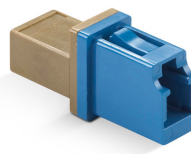

ORDER CODE example: **ADH-SCSTD-M - 2**

SC-FC HYBRID ADAPTER

CODE/ADAPTER TYPE	KEY WIDTH	SLEEVE
ADH-SCFC-SQ	Square Flange	1 Zirconia
ADH-SCFC-RT	Rectangular Flange	2 Phosphor Bronze

ORDER CODE example: **ADH-SCFC-RT - 11**

SC-LC HYBRID ADAPTER

CODE	SLEEVE
ADH-LCSC	1 Zirconia

ORDER CODE example: **ADH-LCSC - 1**

ST-FC HYBRID ADAPTER

CODE/ADAPTER TYPE	SLEEVE
ADH-STFC-SQ	1 Zirconia
ADH-STFC-RT	2 Phosphor Bronze

ORDER CODE example: **ADH-STFC-SQ - 2**

LC-MU HYBRID ADAPTER

CODE	SLEEVE
ADH-LCMU	1 Zirconia
	2 Phosphor Bronze

ORDER CODE example: **ADH-LCMU - 2**

Specifications may change without notice. Display Product Photos Shown are samples for viewing, not actual products. Colours and styles may vary.