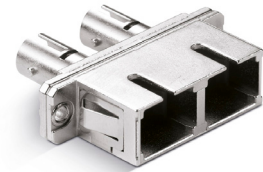

SC - ST, SC - FC, SC - LC
 FC - ST & LC - MU

HYBRID ADAPTER

SC-ST HYBRID ADAPTER

CODE/ADAPTER TYPE	COLOR (PLASTIC)	SLEEVE
ADH-SCST-RT-M	Simplex Metal, Rectangular Flange	1 Zirconia
ADH-SCSTD-M	Duplex Metal, Rectangular Flange	2 Phosphor Bronze
ADH-SCSTD-P	Duplex Plastic, Blue, Rectangular Flange	
ADH-SCSTD-X-P	Duplex Plastic, Beige, Rectangular Flange	

ORDER CODE example: **ADH-SCSTD-M - 2**

SC-FC HYBRID ADAPTER

CODE/ADAPTER TYPE	KEY WIDTH	SLEEVE
ADH-SCFC-SQ	Square Flange	1 Zirconia
ADH-SCFC-RT	Rectangular Flange	2 Phosphor Bronze

ORDER CODE example: **ADH-SCFC-RT - 11**

SC-LC HYBRID ADAPTER

CODE	SLEEVE
ADH-LCSC	1 Zirconia

ORDER CODE example: **ADH-LCSC - 1**

ST-FC HYBRID ADAPTER

CODE/ADAPTER TYPE	SLEEVE
ADH-STFC-SQ	1 Zirconia
ADH-STFC-RT	2 Phosphor Bronze

ORDER CODE example: **ADH-STFC-SQ - 2**

LC-MU HYBRID ADAPTER

CODE	SLEEVE
ADH-LCMU	1 Zirconia
	2 Phosphor Bronze

ORDER CODE example: **ADH-LCMU - 2**

Specifications may change without notice. Display Product Photos Shown are samples for viewing, not actual products. Colours and styles may vary.